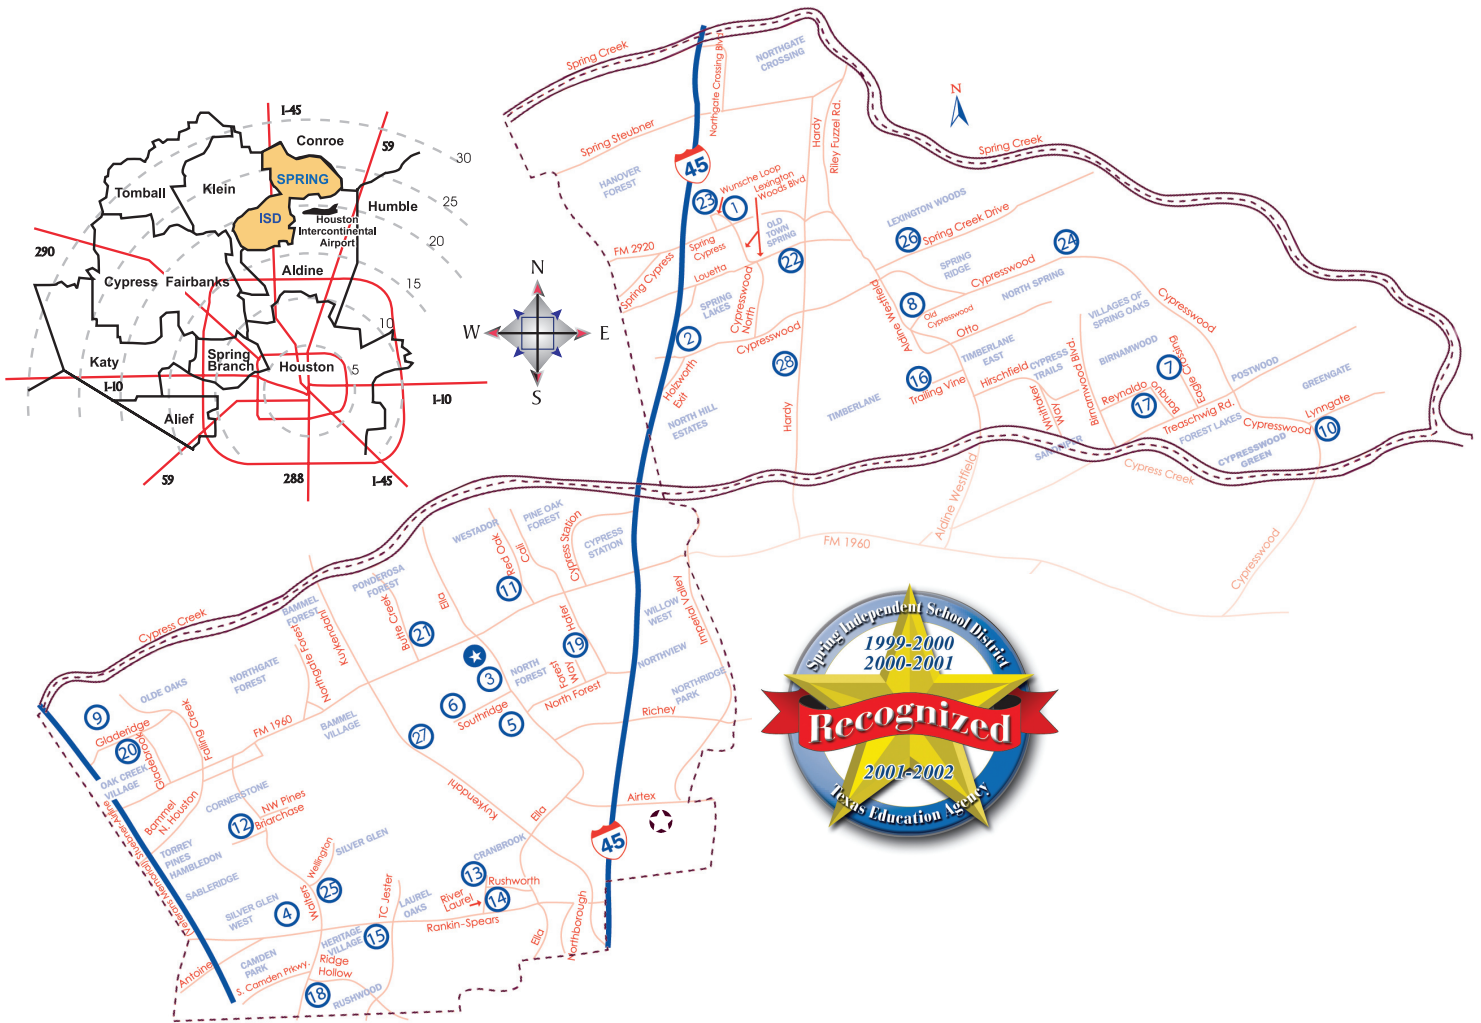

Spring ISD Map and Facility Locations

LEADERSHIP CENTER 281-586-1100
16717 Ella Blvd.
Houston, TX 77090

1. WUNSCH 281-355-3760
800 Spring-Cypress Road
Spring, TX 77373

HIGH SCHOOLS

2. SPRING 281-353-3465
19428 IH 45
Spring, Texas 77373