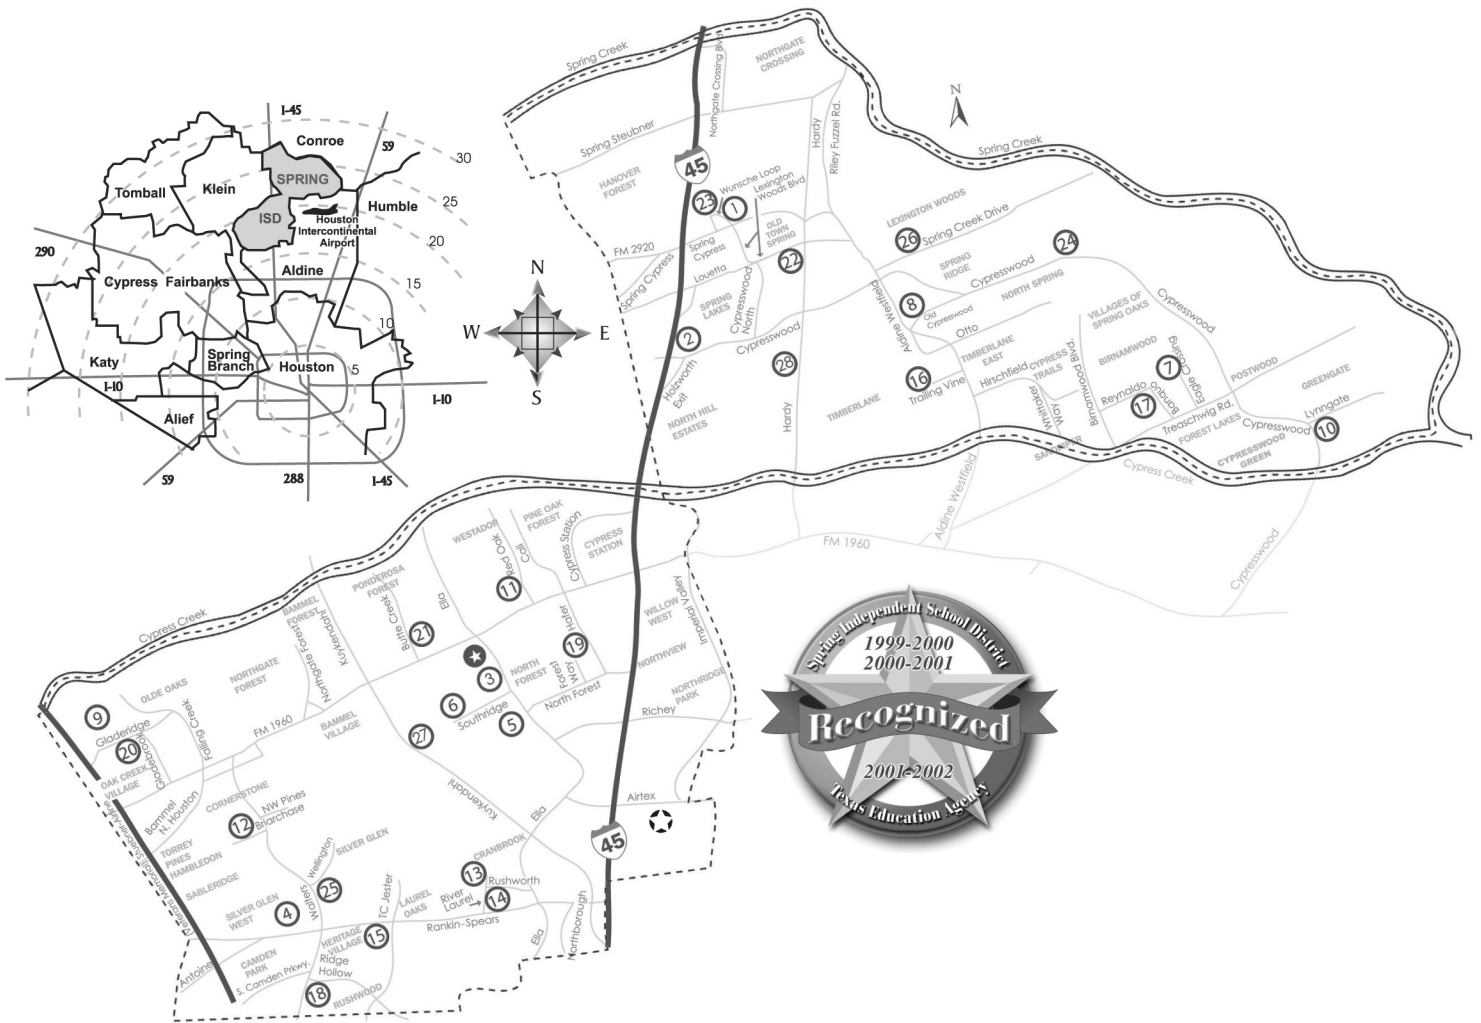

# Spring ISD Map and Facility Locations

**LEADERSHIP CENTER** 281-586-1100  
16717 Ella Blvd.  
Houston, TX 77090

**1. WUNSCH** 281-355-3760  
800 Spring-Cypress Road  
Spring, TX 77373