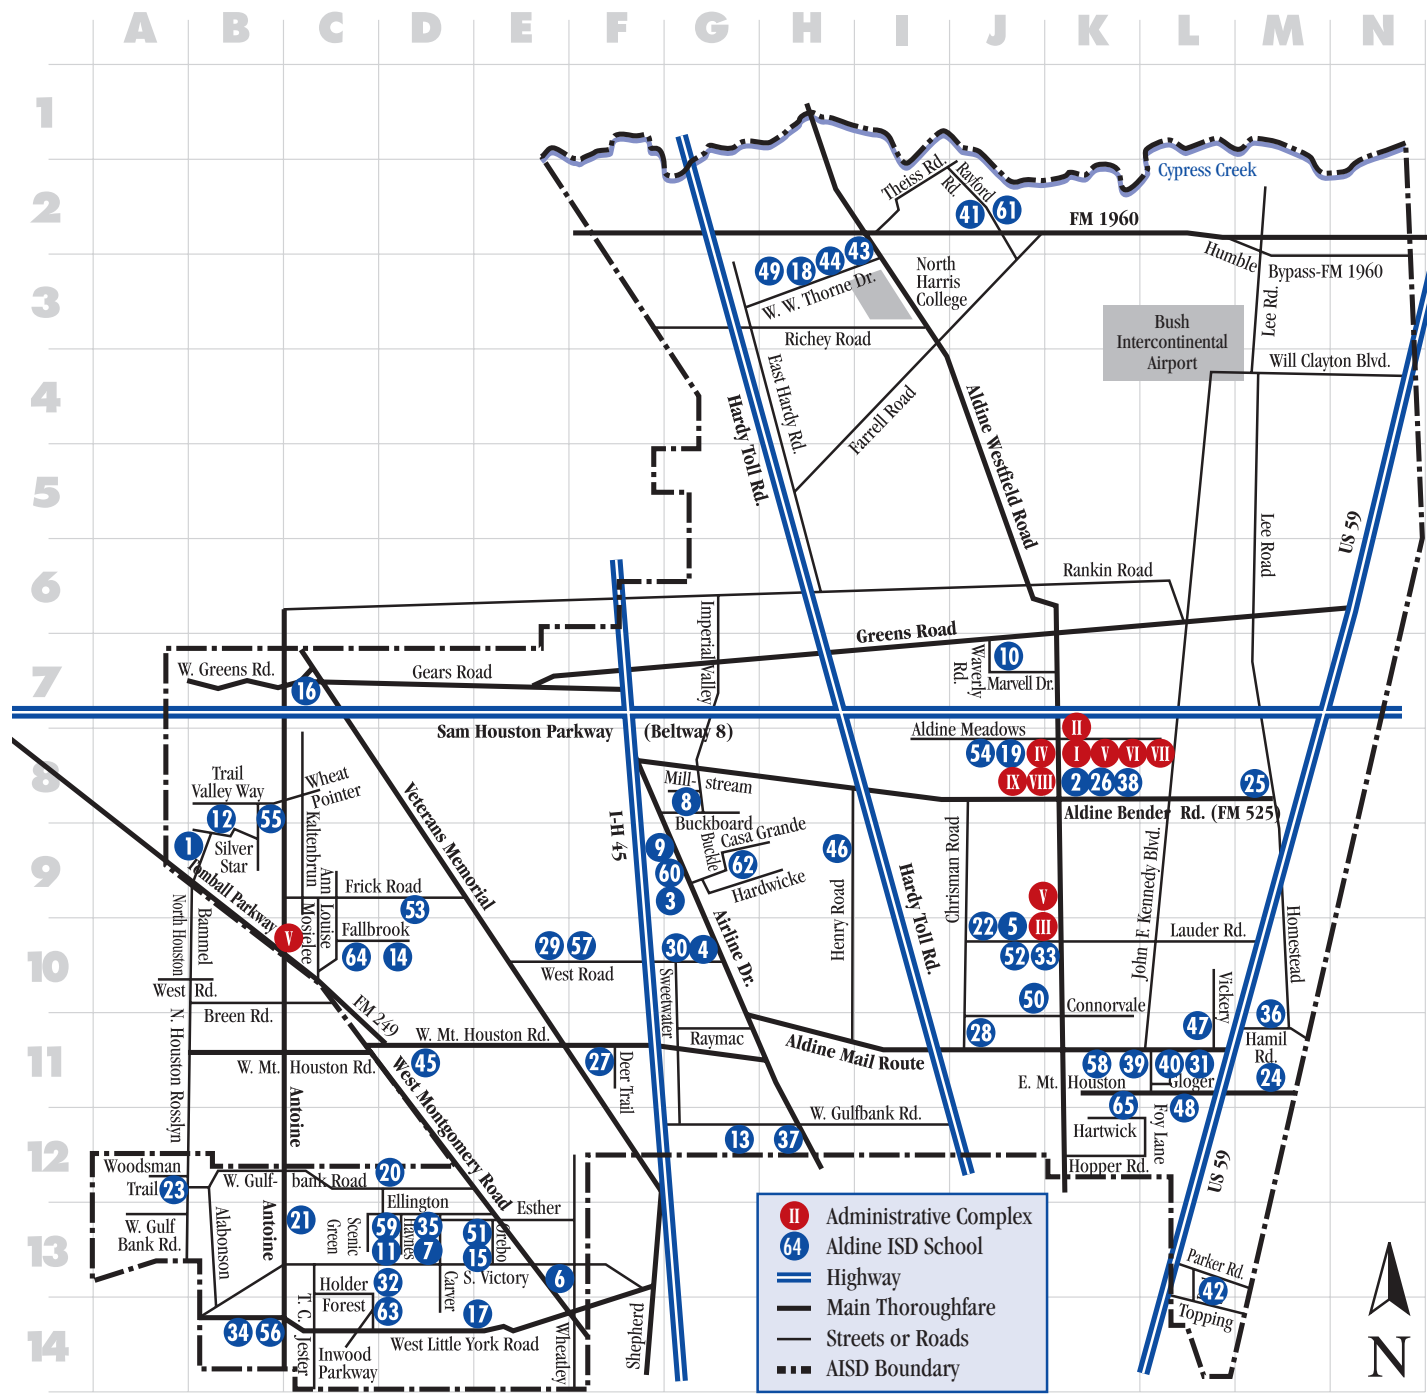

Producing the Nation's Best

ADMINISTRATIVE OFFICES

M.B. Donaldson Administrative Complex

- I Administration Building** . . (281) 449-1011
14910 Aldine Westfield Road, Houston, 77032 **K8**
- II Human Resources** (281) 985-6310
15010 Aldine Westfield Road, Houston, 77032 **K8**
- III Administrative Annex** . . . (281) 985-6370
1617 Lauder Road, Houston, 77039 **J10**
- IV Resource Center** (281) 985-6452
14909 Aldine Westfield Road, Houston, 77032 **J8**
- V Service Centers:**
Buildings & Properties (281) 985-6265
Central Receiving (281) 985-6177
Print Shop (281) 985-6254
Maintenance (281) 985-6255
14910 Aldine Westfield Road, Houston 77032 **K8**
Transportation Facilities
East Side (281) 985-6628
1617 Lauder, Houston 77039 **J9**
West Side (281) 878-7800
9900 Antoine, Houston 77088 **C10**
- VI Child Nutrition Services** . . (281) 985-6450
2112 Aldine Meadows, Houston, 77032 **K8**
- VII Aldine Police Department** (281) 442-4923
2114 Aldine Meadows, Houston, 77032 **L8**
- VIII Thorne Stadium** (281) 985-6282
1865 Aldine Bender, Houston, 77032 **J8**
- IX Campbell Educational Center**
Facilities Manager (281) 985-6110
Athletics (281) 985-6100
Performing Arts (281) 985-6105
1865 Aldine Bender, Houston 77032 **J8**